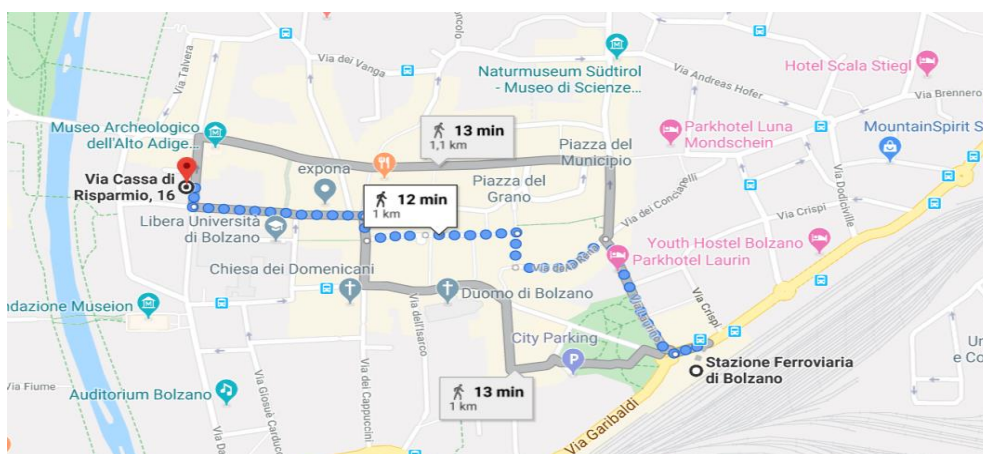

<https://traffico.provincia.bz.it/>

PARK

Mareccio - 130 spaces - Via Claudia de' Medici n.25, 39100 Bolzano.

€2,10 1 hour

11 min walk to get to Conference Centre.

Piazza Della Vittoria, 36 - 122 spaces - Piazza della Vittoria n.36, 39100 Bolzano.

**SPARKASSE ACADEMY
CASSA DI RISPARMIO**

Scientific Board
Atto Billio (Bolzano) - Dominik Wolf (Innsbruck)

BY RAIL

One of the best ways to get to Bolzano is by train: the station is only a few minutes walking from the location centre. After your arrival in Germany, the DB/ÖBB EuroCity trains will carry you conveniently and comfortably from Munich to Bolzano: these modern trains, operated in partnership by the German and Austrian railways, run along this line 5 times a day. The journey time is approximately 4 hours. There is no need to switch trains at the Brennero (Brenner) Pass and advance booking of trains is not necessary. Trilingual staff members will attend to your needs. Tickets may be booked online or bought at train ticket offices throughout Italy:

www.trenitalia.com
<https://www.oebb.at/en/>

WALK FROM THE STATION

Proceed west on Viale della Stazione towards Piazza della Stazione, at Piazza della Stazione take the first exit and take Via Laurino. Turn left and take Via della Rena. Arrive in Piazza Walther, turn left and take Via della Mostra, go straight ahead, then turn right and take Via Johann Wolfgang von Goethe, turn left onto Via Leonardo Da Vinci. Turn right and take Via Cassa di Risparmio. The destination is on the left.